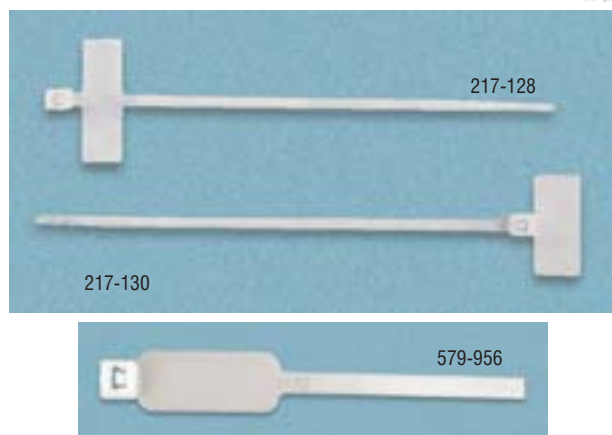

MAT Stainless Steel Ties

Ladder Locking Mechanism

- Non-releasable cable ties manufactured from marine grade 316 stainless steel coated in thermoplastic polyester
- Incorporates a ladder locking mechanism making the tie easy to install
- Tough and corrosion resistant
- Lightweight and easy to handle

Coating Operating temperature -40°C to +70°C
Tie operating temperature -80°C to +538°C

Length	Width	Maximum Bundle Dia.	Mfrs. List No.	Order Code
230	7	60	MAT8SSC7	116-9006
330	7	90	MAT12SSC7	116-9007
630	7	180	MAT24SSC7	116-9008
330	12	90	MAT12SSC12	330-8509

Identification Cable Ties

- Three versions of one piece non-releasable identification ties moulded in Natural Nylon 66 for easy identification of wire bundles, cable harnesses etc.
- Tag can be marked using self-adhesive labels, tapes or indelible marker pen.

Mounting Cradle

Harness Fabrication Use

- Designed for applications where it is necessary to fit the cradle to the cable
- The head of the tie is concealed within the cradle for added neatness
- Accepts cable ties up to 7.6mm wide