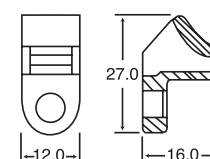

Mounting Cradle

Harness Fabrication Use

- Designed for applications where it is necessary to fit the cradle to the cable
- The head of the tie is concealed within the cradle for added neatness
- Accepts cable ties up to 7.6mm wide

Fixing M6 Material NYLON Mfrs. List No. LKM-NAT(100 PACK)

208089

100 Per Pack		Price Per Pack				
Order Code	1+	5+	10+	25+	+	
Mounting Cradle	116-9056	522.00	498.00	467.00	406.00	--